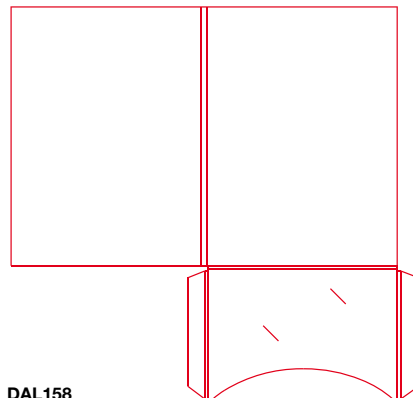

DAL149

Finished size (when closed): 215 x 305mm
Flap 201mm x 154mm
7mm capacity

Stock Formes

All formes are free to use and the templates are ready for you to build your artwork with.

Daltons **TRADE** Print

Tel: 01254 871666

Email: info@daltons-printers.com

Glued Pocket

4 page A4 - two pockets - with capacity

DAL154

Finished size (when closed): 215 x 300mm
Flaps 130mm
14mm capacity

DAL155

Finished size (when closed): 214 x 310mm
Flaps 124mm
10mm capacity

DAL156

Finished size (when closed): 228 x 315mm
Flaps 130mm
14mm capacity

DAL157

Finished size (when closed): 216 x 300mm
Flaps 132mm
3mm capacity to one pocket

DAL158

Finished size (when closed): 220 x 299mm
Flaps 150mm
5mm capacity, optional business card slits