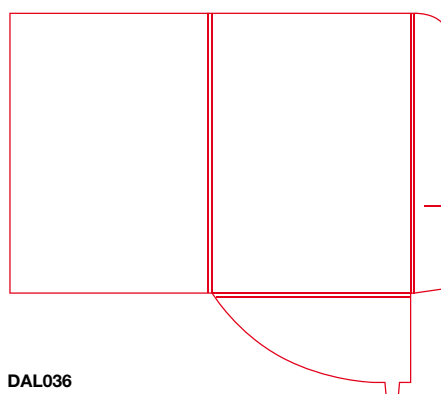

DAL033

Finished size (when closed): 220 x 307mm
Flaps: side 45mm, base 118mm
5mm capacity

DAL034

Finished size (when closed): 214 x 304mm
Flaps: side 67mm, base 74mm
8mm capacity, optional business card slits

DAL035

Finished size (when closed): 213 x 305mm
Flaps: side 98mm, base 84mm
5mm capacity, optional business card slits

DAL036

Finished size (when closed): 220 x 308mm
Flaps: side 40mm, base 95mm
4mm capacity