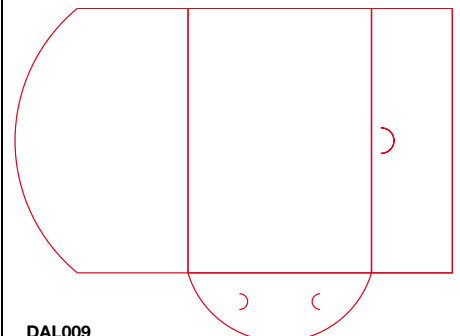

DAL006

Finished size (when closed): 218 x 306mm
Flaps: side 75mm, base 75mm
No capacity

DAL007

Finished size (when closed): 220 x 313mm
Flaps: side 76mm, base 76mm
Window Aperture 98 x 74mm
No capacity

DAL008

Finished size (when closed): 220 x 310mm
Flaps: side 77mm, base 77mm
No capacity

DAL009

Finished size (when closed): 215 x 309mm
Flaps: side 95mm, base 83mm
No capacity, optional business card slits

DAL010

Finished size (when closed): 220 x 310mm
Flaps: side 70mm, base 70mm
No capacity

DAL012

Finished size (when closed): 217 x 300mm
Flaps: side 76mm, base 76mm
Window aperture 80 x 45mm
No capacity, optional business card slits