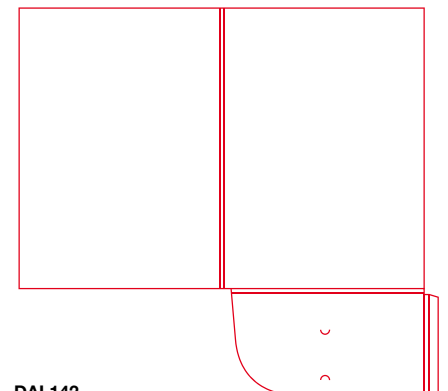

DAL137
Finished size (when closed): 215 x 309mm
Flap: 100mm
8mm capacity

DAL138
Finished size (when closed): 215 x 301mm
Flap: 72mm
5mm capacity

DAL139
Finished size (when closed): 219 x 304mm
Flap: 122mm
8mm capacity, optional business card slits

DAL140
Finished size (when closed): 213 x 305mm
Flap 77mm
5mm capacity

DAL141
Finished size (when closed): 215 x 302mm
Flap: 150mm
6mm capacity, optional business card slits

DAL142
Finished size (when closed): 220 x 307mm
Flap 110mm
5mm capacity, optional business card slits