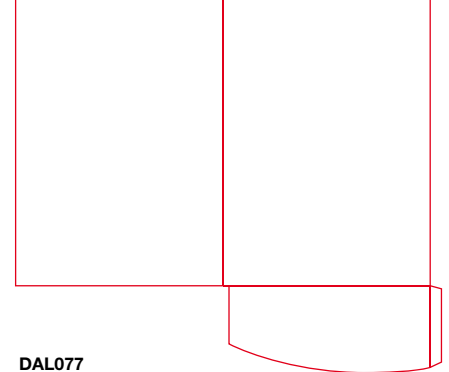

DAL077
Finished size (when closed): 221 x 310mm
Flap: 95mm
No capacity