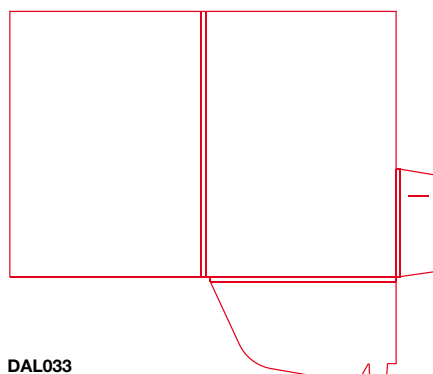

DAL030

Finished size (when closed): 216 x 310mm
Flaps: side 76mm, base 52mm
6mm capacity

DAL031

Finished size (when closed): 213 x 305mm
Flap 90mm
9mm capacity

DAL032

Finished size (when closed): 213 x 300mm
Flaps: side 80mm, base 80mm
20mm capacity