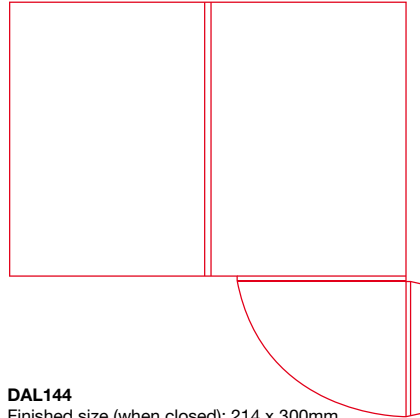

DAL140
Finished size (when closed): 213 x 305mm
Flap 77mm
5mm capacity

DAL141
Finished size (when closed): 215 x 302mm
Flap: 150mm
6mm capacity, optional business card slits

DAL142
Finished size (when closed): 220 x 307mm
Flap 110mm
5mm capacity, optional business card slits

Stock Formes

All formes are free to use and the templates are ready for you to build your artwork with.

Daltons **TRADE** Print

Tel: 01254 871666

Email: info@daltons-printers.com

Glued Pocket

4 page A4 - one pocket - with capacity

DAL143

Finished size (when closed): 215 x 301mm
Flap 210mm
5mm capacity

DAL144

Finished size (when closed): 214 x 300mm
Flap: 150mm
7mm capacity

DAL145

Finished size (when closed): 220 x 313mm
Flap 94mm
5mm capacity, optional business card slits

DAL146

Finished size (when closed): 220 x 307mm
Flap 70mm
4mm capacity

DAL147

Finished size (when closed): 214 x 305mm
Flap 100mm
5mm capacity, optional business card slits

DAL148

Finished size (when closed): 220 x 305mm
Flap 100mm
5mm capacity