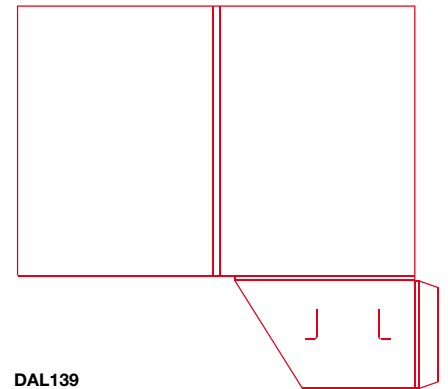

DAL125
Finished size (when closed): 214 x 306mm
Flap 103mm
5mm capacity

DAL126
Finished size (when closed): 215 x 305mm
Flap 210mm
3mm capacity

DAL127
Finished size (when closed): 198 x 202mm (**note: not full A4 size**)
Flap 75mm
4mm capacity

DAL137
Finished size (when closed): 215 x 309mm
Flap: 100mm
8mm capacity

DAL138
Finished size (when closed): 215 x 301mm
Flap: 72mm
5mm capacity

DAL139
Finished size (when closed): 219 x 304mm
Flap: 122mm
8mm capacity, optional business card slits