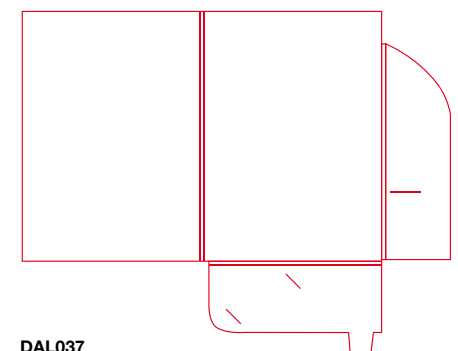

DAL033

Finished size (when closed): 220 x 307mm
Flaps: side 45mm, base 118mm
5mm capacity

DAL034

Finished size (when closed): 214 x 304mm
Flaps: side 67mm, base 74mm
8mm capacity, optional business card slits

DAL035

Finished size (when closed): 213 x 305mm
Flaps: side 98mm, base 84mm
5mm capacity, optional business card slits

DAL036

Finished size (when closed): 220 x 308mm
Flaps: side 40mm, base 95mm
4mm capacity