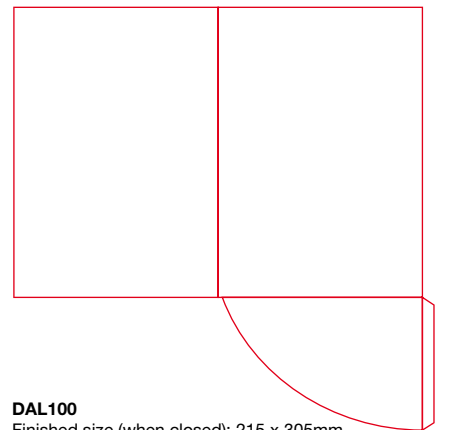

Finished size (when closed): 220 x 304mm
Flap 120mm
No capacity

DAL097

Finished size (when closed): 220 x 301mm
Flap 129mm
No capacity

DAL098

Finished size (when closed): 212 x 212mm (**Note: not full A4 size**)
Flap 130mm
No capacity

DAL099

Finished size (when closed): 230 x 310mm
Flap 158mm
No capacity

DAL100

Finished size (when closed): 215 x 305mm
Flap 140mm
No capacity

DAL101

Finished size (when closed): 180mm x 305mm
(**Note: not full A4 size**)
Flap 90mm
No capacity