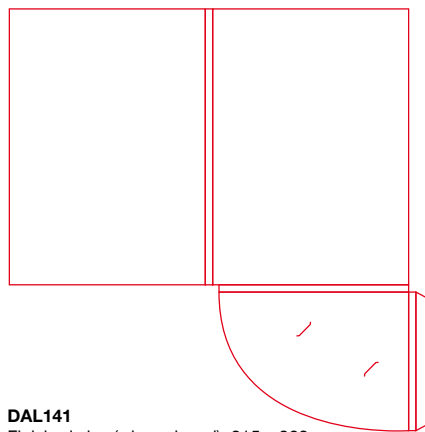

DAL137
Finished size (when closed): 215 x 309mm
Flap: 100mm
8mm capacity

DAL138
Finished size (when closed): 215 x 301mm
Flap: 72mm
5mm capacity

DAL139
Finished size (when closed): 219 x 304mm
Flap: 122mm
8mm capacity, optional business card slits

DAL140
Finished size (when closed): 213 x 305mm
Flap 77mm
5mm capacity

DAL141
Finished size (when closed): 215 x 302mm
Flap: 150mm
6mm capacity, optional business card slits

DAL142
Finished size (when closed): 220 x 307mm
Flap 110mm
5mm capacity, optional business card slits