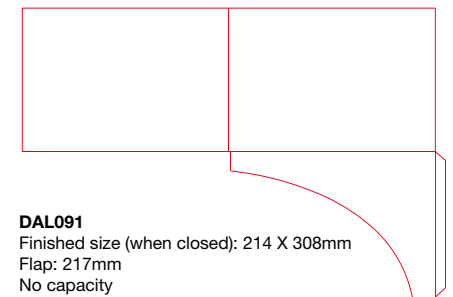

Finished size (when closed): 215 x 300mm
Flap: 200mm
No capacity

DAL087

Finished size (when closed): 214 x 300mm
Flap: 110mm
Window aperture 90 x 50mm
No capacity, optional business card slits

DAL090

Finished size (when closed): 222 x 303mm
Flap: 100mm
No capacity, optional business card slits

DAL093

Finished size (when closed): 220 x 220mm
Flap 135mm
No capacity

DAL088

Finished size (when closed): 220 x 305mm
Flap 214mm
No capacity, optional business card slits

DAL091

Finished size (when closed): 214 X 308mm
Flap: 217mm
No capacity